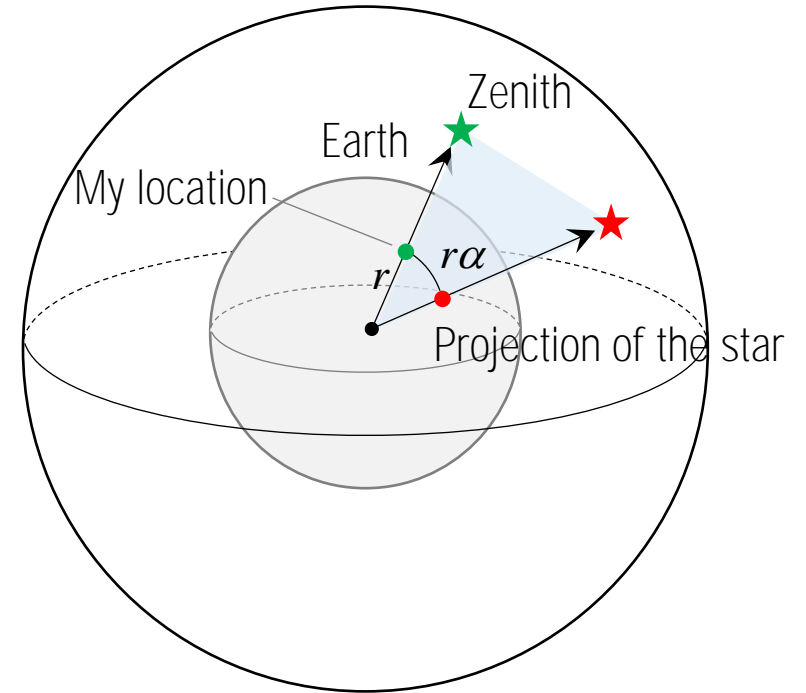

Far far away: point at infinity