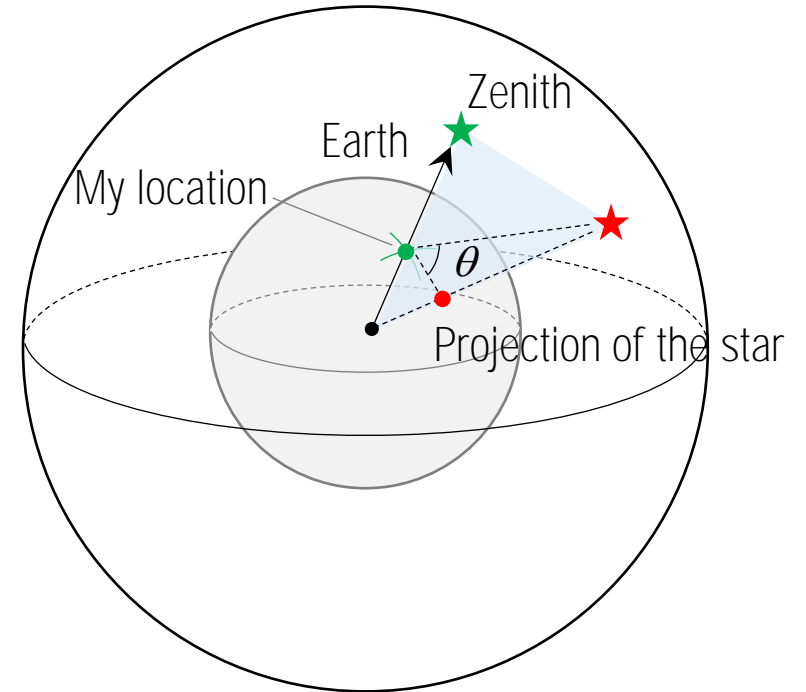

Far far away: point at infinity