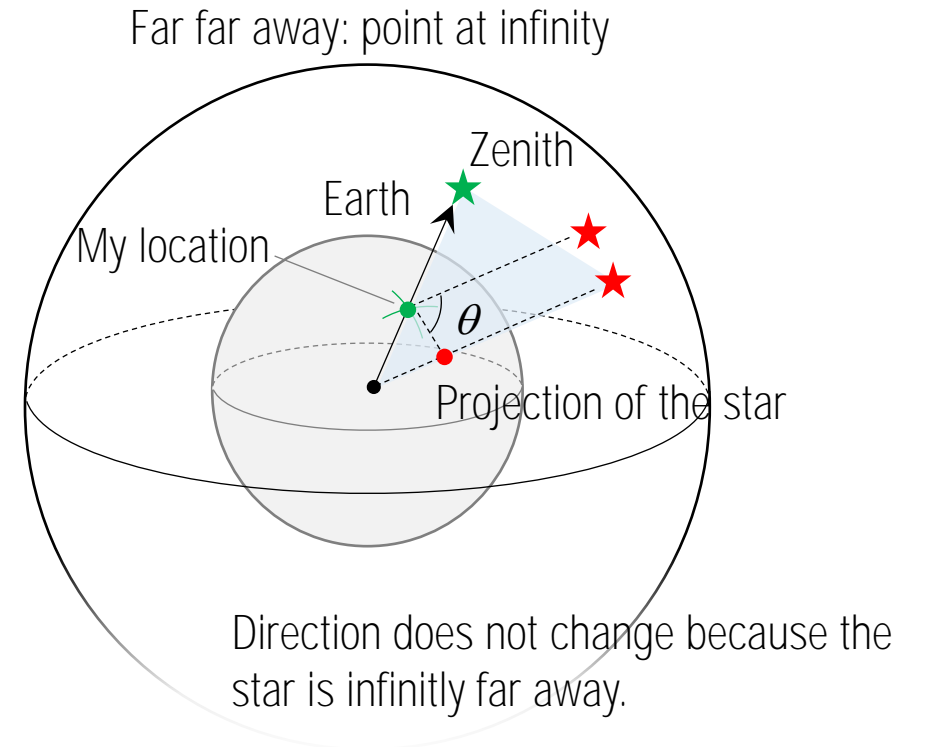

Celestial Navigation

292 GREENWICH P. M. 1942 MAY 26 (TUESDAY)