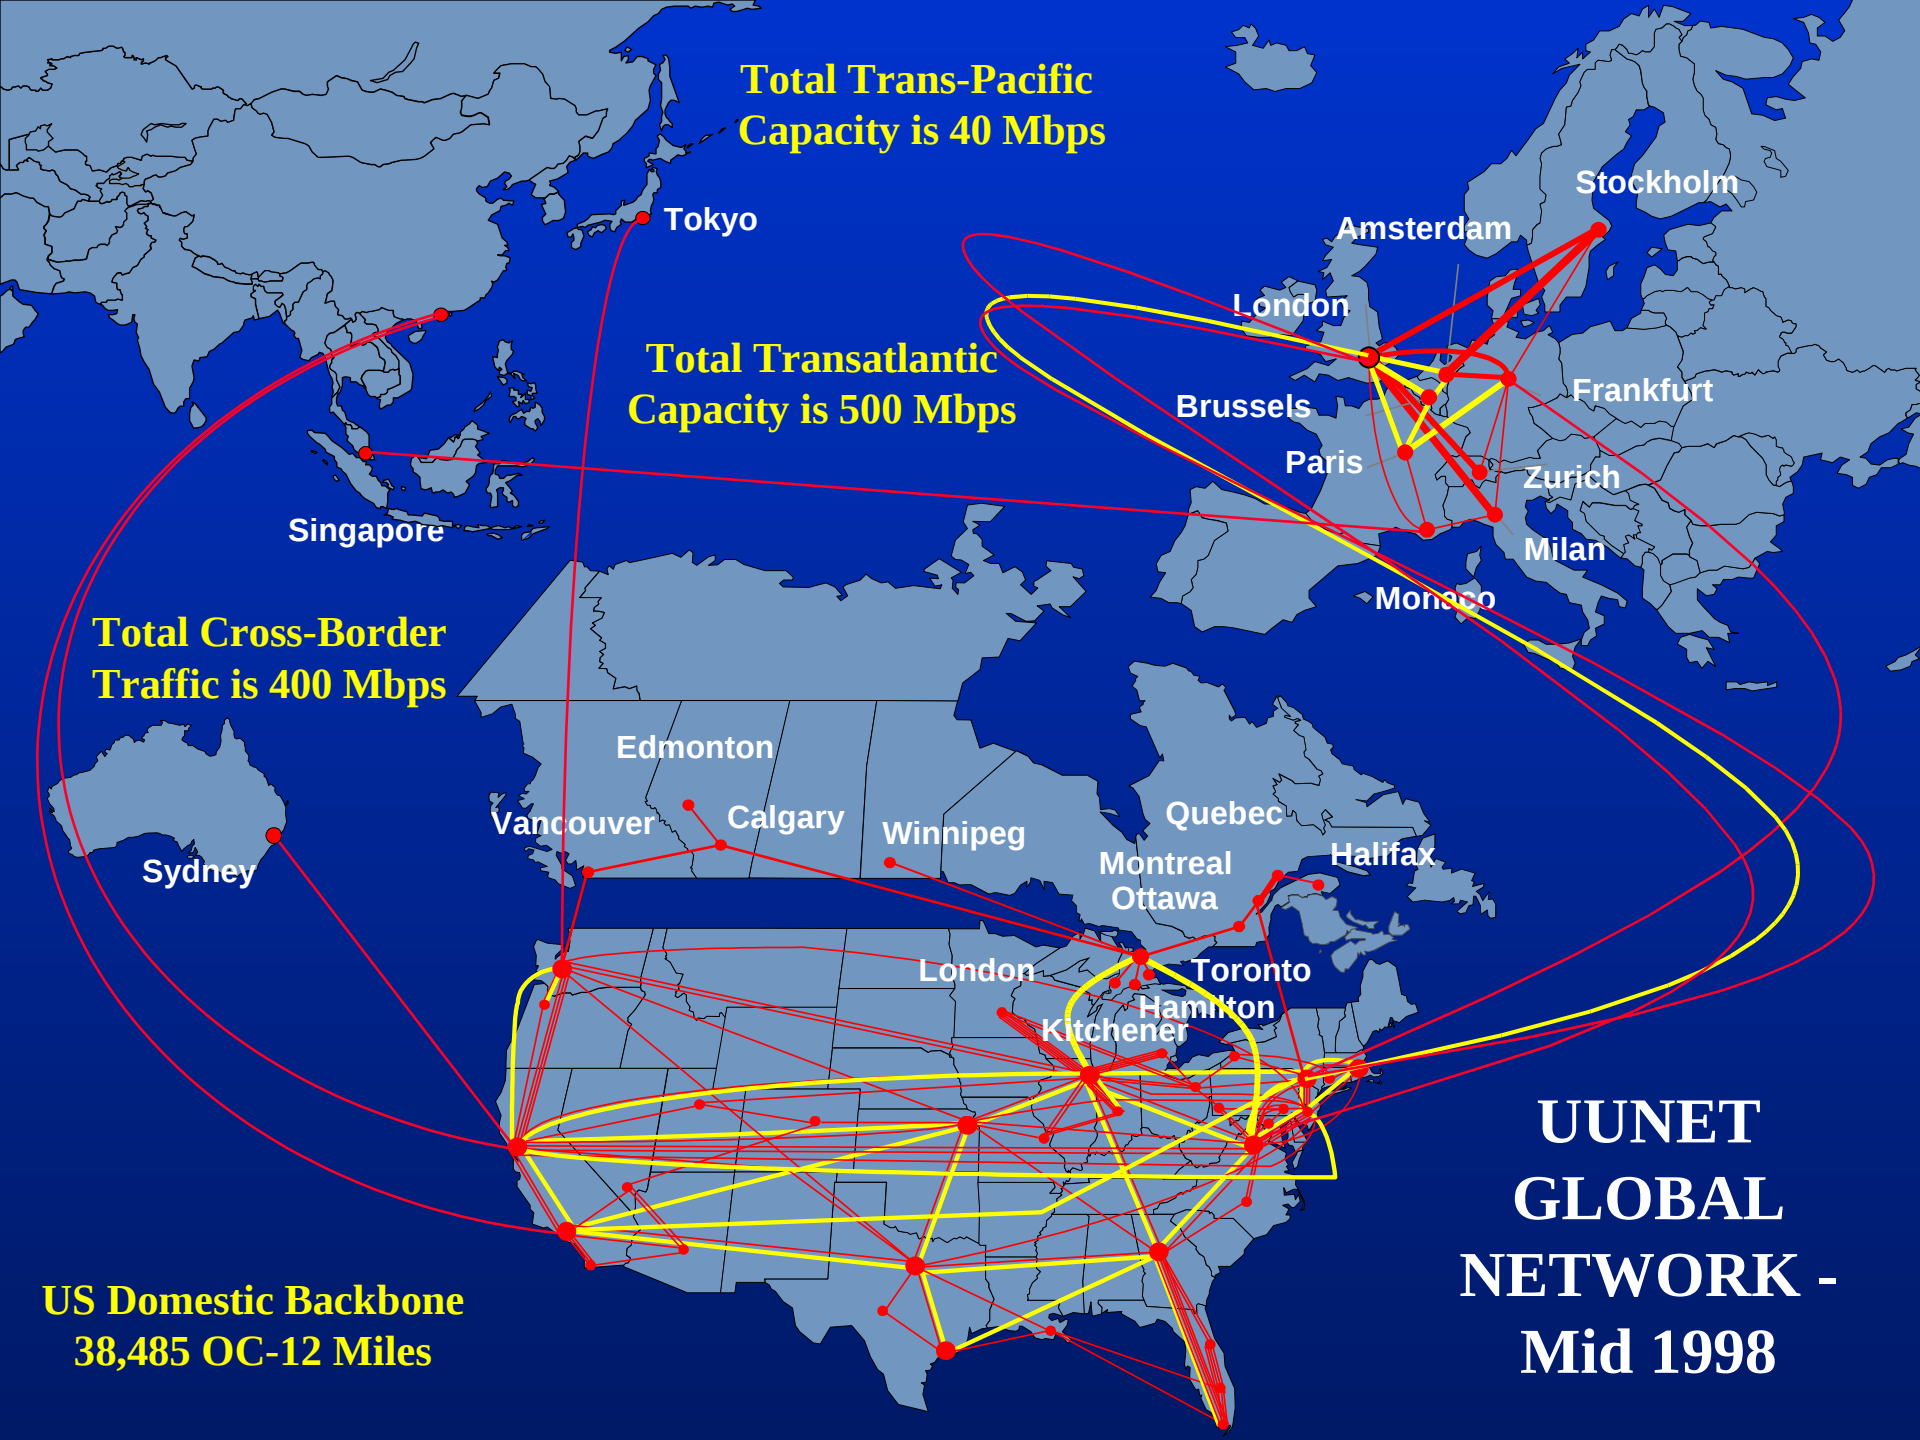

**Total Trans-Pacific  
Capacity is 40 Mbps**

**Total Transatlantic  
Capacity is 90 Mbps**

**Total Cross-Border  
Traffic is 50 Mbps**

**US Domestic Backbone  
5,281 OC-12 Miles**

**UUNET  
GLOBAL  
NETWORK -  
Mid 1997**

**Total Trans-Pacific Capacity is 40 Mbps**

**Total Transatlantic Capacity is 500 Mbps**

**Total Cross-Border Traffic is 400 Mbps**

**US Domestic Backbone 38,485 OC-12 Miles**

**UUNET GLOBAL NETWORK - Mid 1998**

**Total Trans-Pacific  
Capacity is 500 Mbps**

**Total Transatlantic  
Capacity is 3 Gbps**

**Total Cross-Border  
Traffic is 3.5 Gbps**

**US Domestic Backbone  
268,794 OC-12 Miles**

**UUNET  
GLOBAL  
NETWORK -  
Mid 1999**