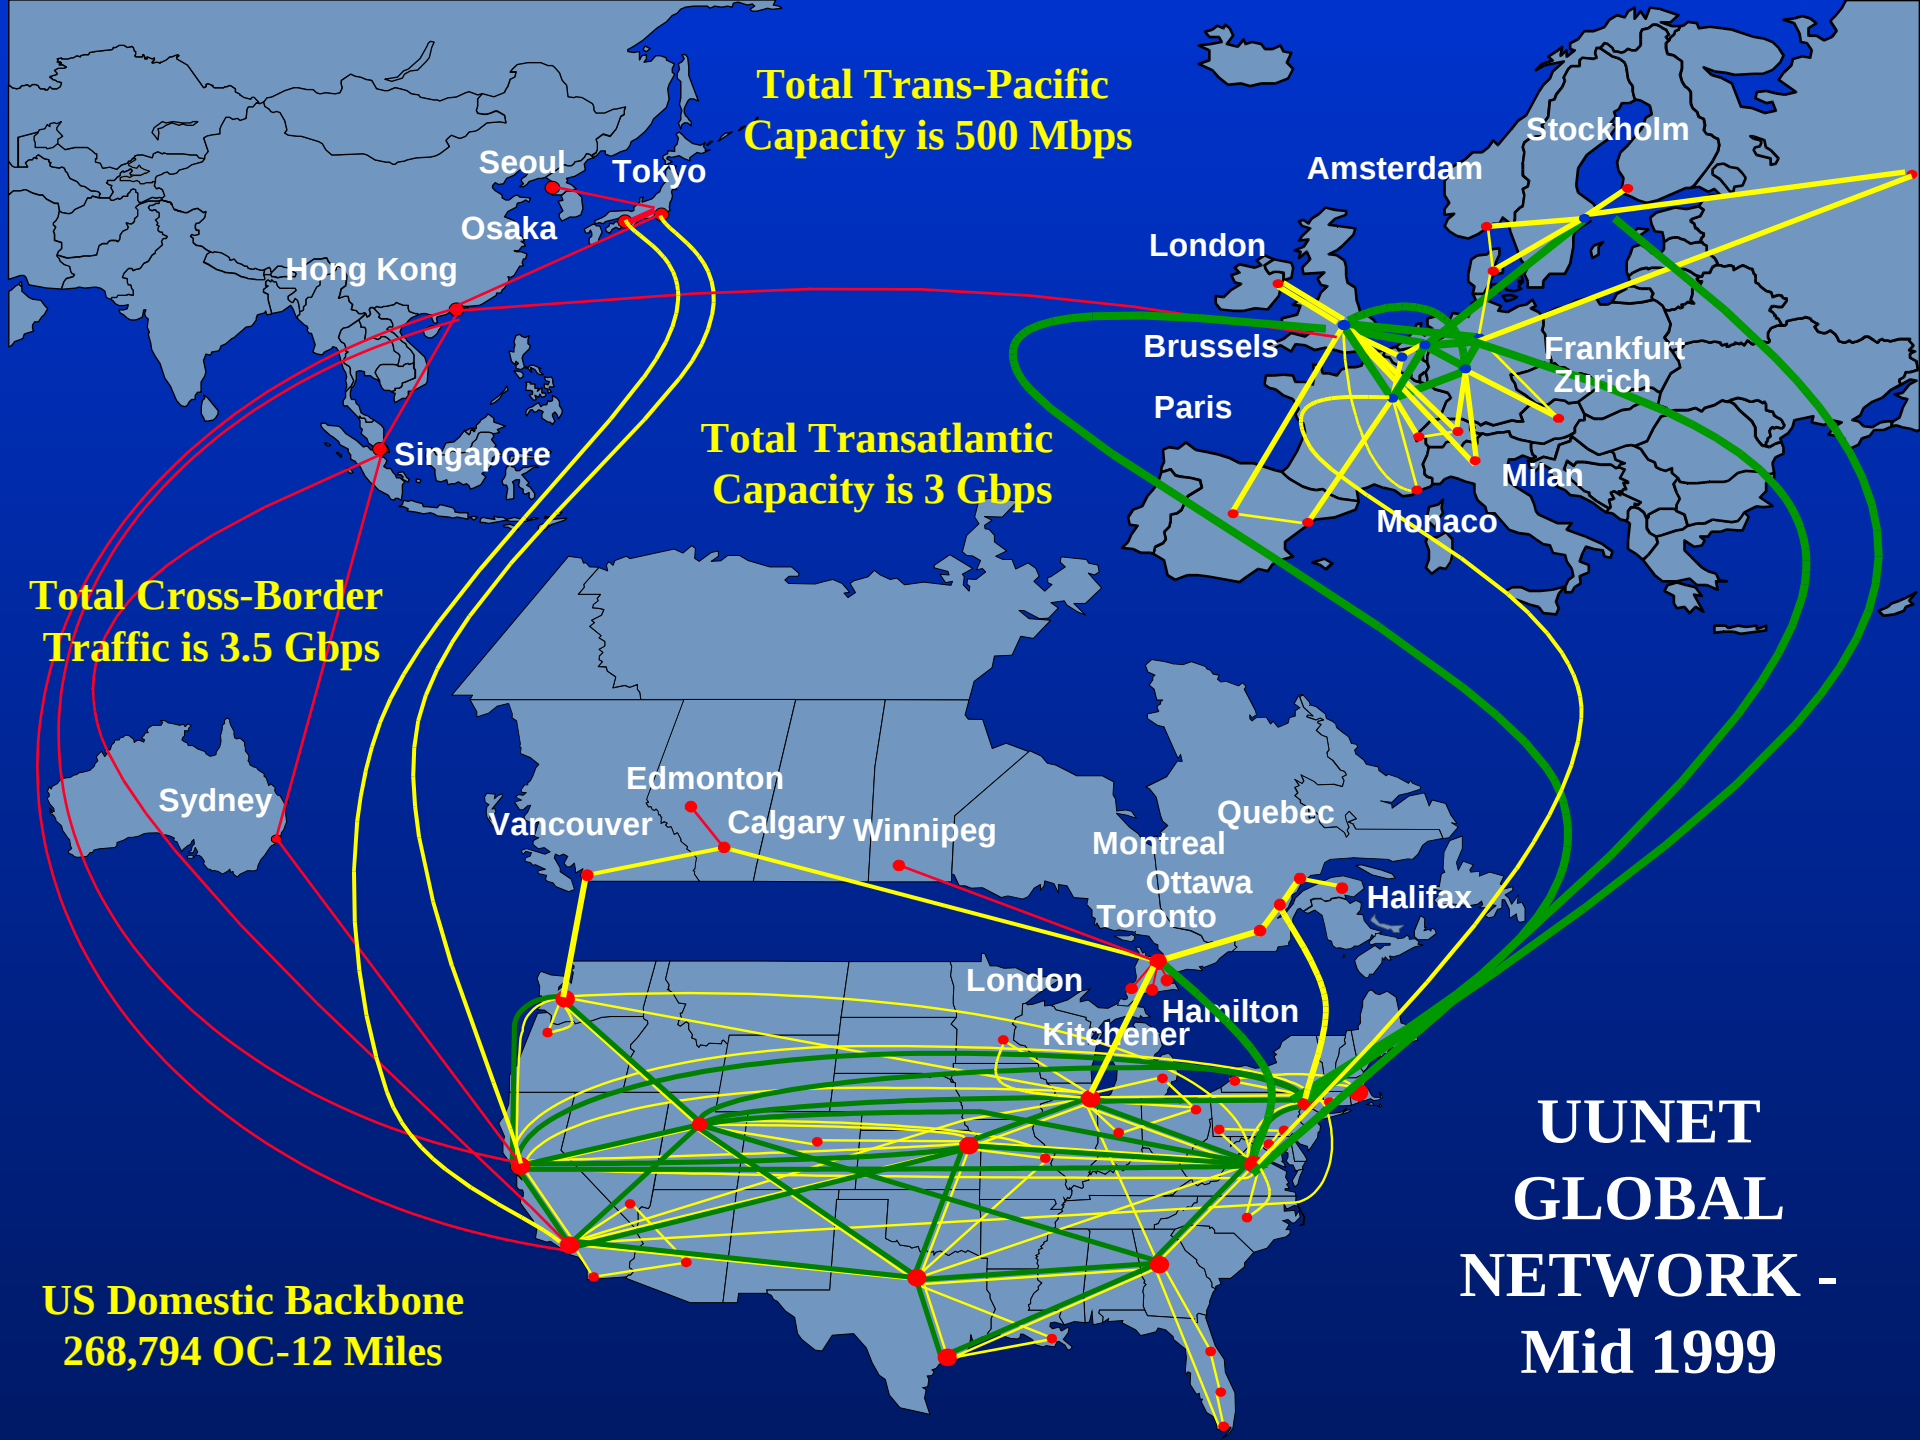

**Total Trans-Pacific  
Capacity is 40 Mbps**

**Total Transatlantic  
Capacity is 90 Mbps**

**Total Cross-Border  
Traffic is 50 Mbps**

**US Domestic Backbone  
5,281 OC-12 Miles**

**UUNET  
GLOBAL  
NETWORK -  
Mid 1997**

**Total Trans-Pacific Capacity is 40 Mbps**

**Total Transatlantic Capacity is 500 Mbps**

**Total Cross-Border Traffic is 400 Mbps**

**US Domestic Backbone 38,485 OC-12 Miles**

**UUNET GLOBAL NETWORK - Mid 1998**

**Total Trans-Pacific  
Capacity is 500 Mbps**

**Total Transatlantic  
Capacity is 3 Gbps**

**Total Cross-Border  
Traffic is 3.5 Gbps**

**US Domestic Backbone  
268,794 OC-12 Miles**

**UUNET  
GLOBAL  
NETWORK -  
Mid 1999**